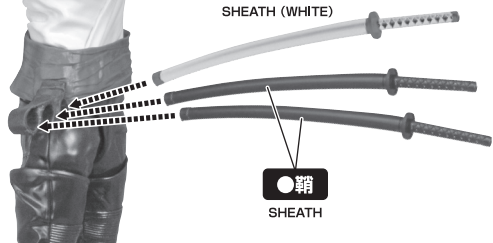

## 鞘 / SHEATH

●鞘(白)

SHEATH (WHITE)

●鞘

SHEATH

取付形状を合わせる  
MATCH  
MOUNTING SHAPE